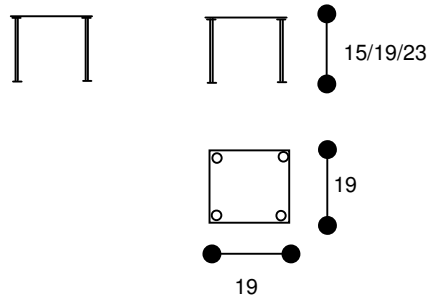

FORUM

Design: Nitul Panchal

The Forum is a basic table suitable in many different room settings. Leg made of chromed steel . Table top made in 10mm (0.4") clear toughened glass.

Dimensions in cm

L:50cm x W:50cm x H:40cm
L:50cm x W:50cm x H:50cm
L:50cm x W:50cm x H:60cm

Dimensions in inches

L:19" x W:19" x H:15"
L:19" x W:19" x H:19"
L:19" x W:19" x H:23"

SWANKY DESIGN

www.swankydesign.com
www.swankydesignusa.com
E: info@swankydesign.com

T:+44 (0)1536 524240

F:+44(0)1536 520689