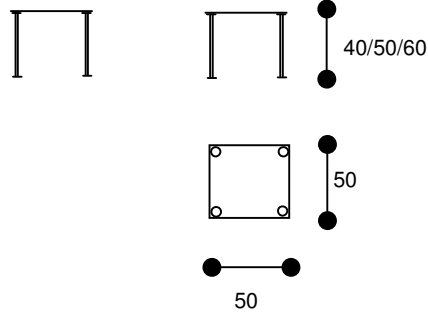

FORUM

Design: Nitul Panchal

The Forum is a basic table suitable in many different room settings. Leg made of chromed steel . Table top made in 10mm (0.4") clear toughened glass.

Dimensions in cm

L:50cm x W:50cm x H:40cm
L:50cm x W:50cm x H:50cm
L:50cm x W:50cm x H:60cm

Dimensions in inches

L:19" x W:19" x H:15"
L:19" x W:19" x H:19"
L:19" x W:19" x H:23"

SWANKY DESIGN

www.swankydesign.com
www.swankydesignusa.com
E: info@swankydesign.com

T:+44 (0)1536 524240

F:+44(0)1536 520689