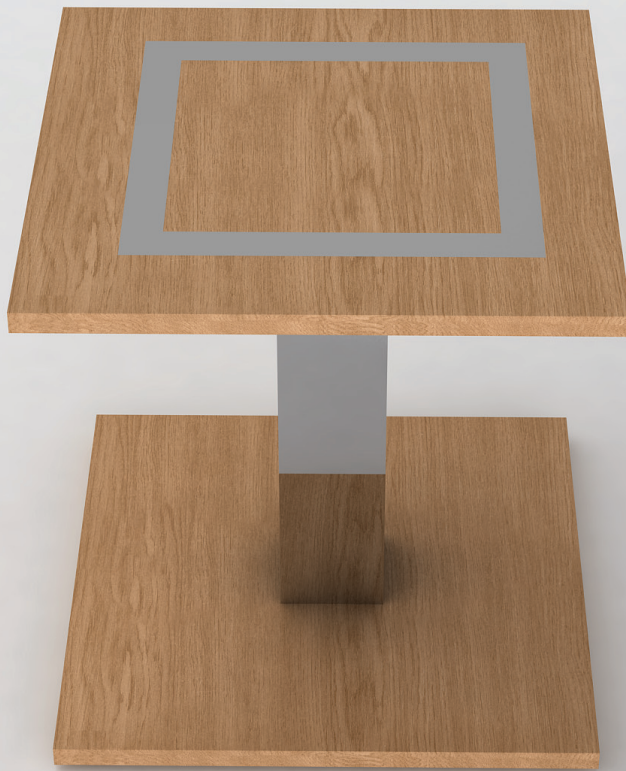

HOUSTON

The Houston is sophisticated and minimalist in design.

The wooden tabletop and leg frames/inserts are available in a range of Swanky Design colours and effects.

Materials used are environmentally friendly. Each table is stamped with the Swanky Design Logo. Made In England.

Finishes goto <http://www.swankydesign.com/IndoorFinishes.php>

DIMENSIONS

L: 40cm , W: 40cm , H: 40cm

L: 40cm , W: 40cm , H: 50cm