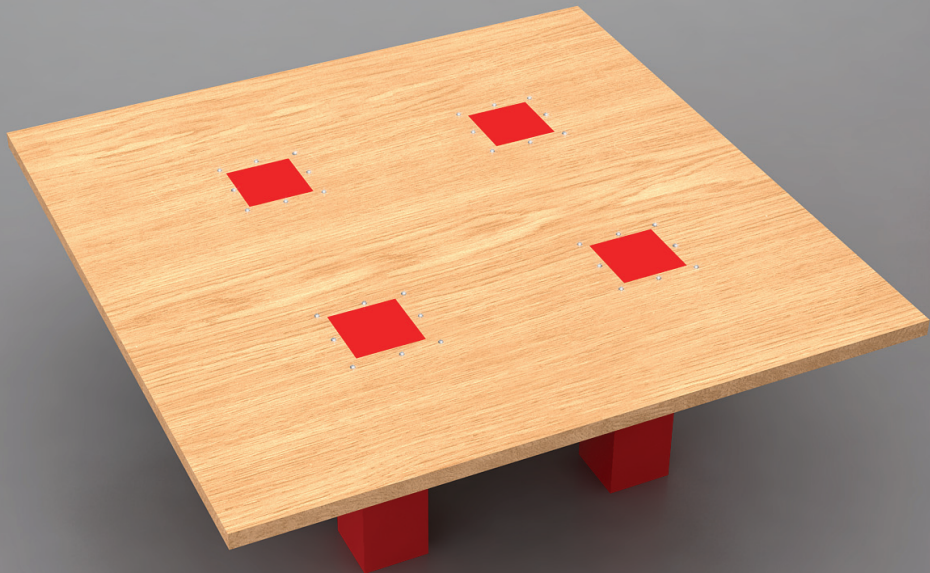

# YORK

The York table is a low coffee table modern and contemporary in design which is inlaid with Swarovski crystals around each square insert.

The wooden tabletop and leg frames/inserts are available in a range of Swanky Design colours and effects.

The leg frame is available in brushed stainless steel or pearlescent silver coated steel. To create a harder finish the pearlescent silver colour is applied by electrostatically charging the paint in a powder form and then curing it under high heat in a kiln.

Materials used are environmentally friendly. Each table is stamped with the Swanky Design Logo. Made In England.

Finishes goto <http://www.swankydesign.com/indoorFinishes.php>

## DIMENSIONS

- L: 80cm , W:80cm , H: 20cm
- L: 100cm , W: 100cm , H: 20cm
- L: 80cm , W: 80cm , H: 40cm
- L: 100cm , W: 100cm , H: 40cm
- Bespoke sizes available