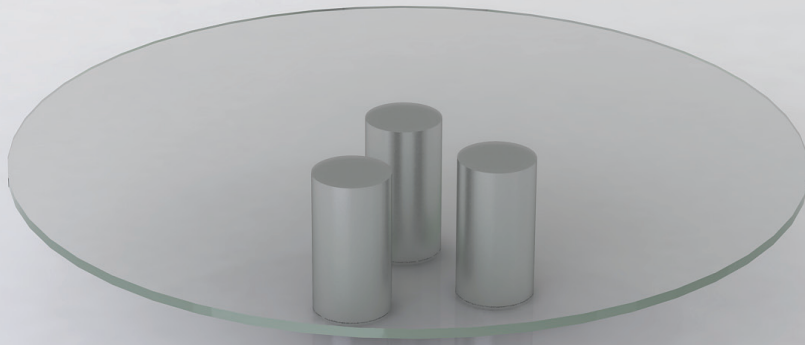

ORION

The Orion is a low coffee table designed to be admired and be a design feature in any setting. The three columns enhance the style of the coffee table.

The glass tabletop and leg frames are available in a range of Swanky Design colours and effects.

Materials used are environmentally friendly. The table has been designed so it is simple to assemble. Each table is stamped with the Swanky Design Logo. Made In England. Available in Marine Grade materials.

Glass Tabletop - The leg frame is UV bonded to the glass top. The UV bond has been laboratory tested and meets a very high standard of 450kg shear pressure per leg.

All glass is Toughened Safety Glass and conforms to British Standards BS 6206 which is recognised world-wide.

Finishes goto <http://www.swankydesign.com/IndoorFinishes.php>

DIMENSIONS

Dia:80cm , H:20cm

Dia:100cm ,H:20cm

Bespoke sizes available