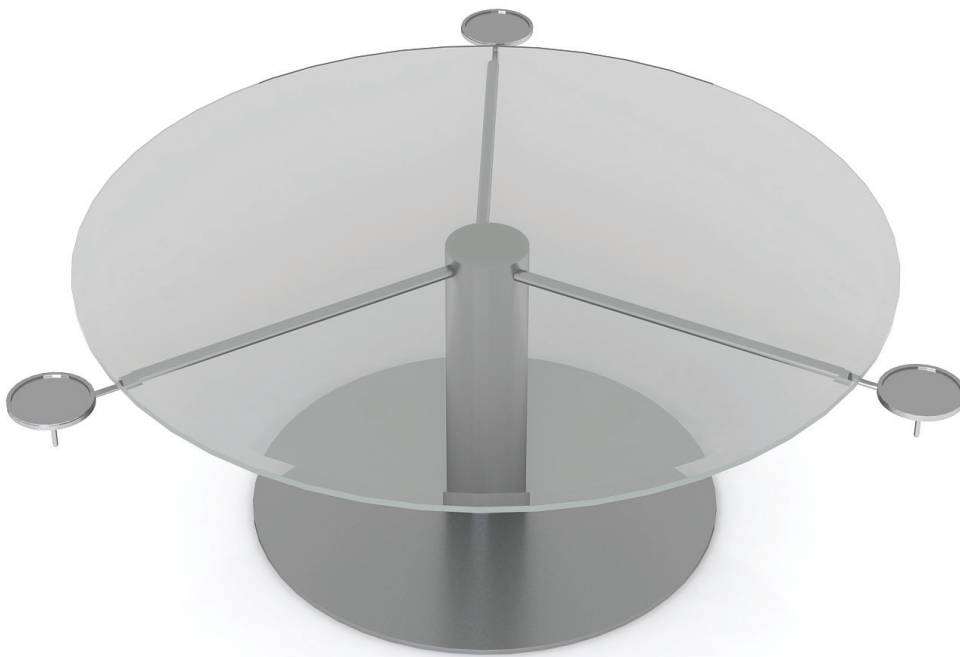

# GLOBAL

The Global Coffee table is a stylish table with 3 solid metal , smooth action retractable drinks coasters which slide smoothly under the tabletop.

The glass tabletop and leg frames are available in a range of Swanky Design colours and effects.

The mechanism within the table is manufactured through precision engineering where tolerances are within 10 microns to ensure a smooth and quality movement.

Materials used are environmentally friendly. The table has been designed so it is simple to assemble. Each table is stamped with the Swanky Design Logo. Made In England.

Glass Tabletop - The leg frame is UV bonded to the glass top. The UV bond has been laboratory tested and meets a very high standard of 450kg shear pressure per leg. Glass table top corners are rounded for safety.

## DIMENSIONS

Dia 100cm , H: 40cm

Link to movie to view mechanism movement

<http://www.swankydesign.com/productmovies.php>