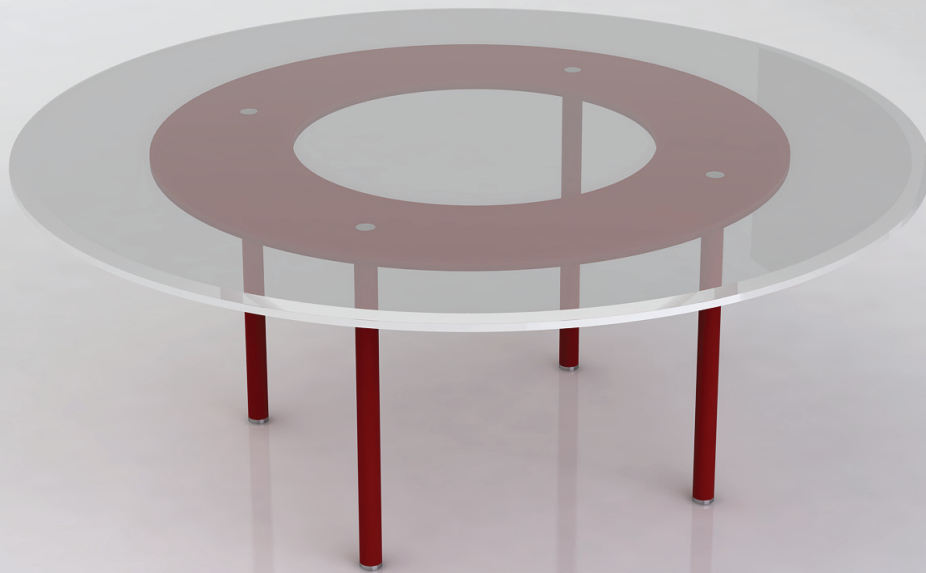

CAPRI

The Capri Coffee table is ultra modern and industrial in design.

The glass tabletop and leg frames are available in a range of Swanky Design colours and effects.

Materials used are environmentally friendly. The table has been designed so it is simple to assemble. Each table is stamped with the Swanky Design Logo. Made In England.

All glass is Toughened Safety Glass and conforms to British Standards BS 6206 which is recognised world-wide.

Finishes goto <http://www.swankydesign.com/IndoorFinishes.php>

DIMENSIONS

Dia: 80cm , H: 40cm

Dia: 100cm , H: 40cm

L: 120cm , W: 80cm , H: 40cm

Bespoke sizes available