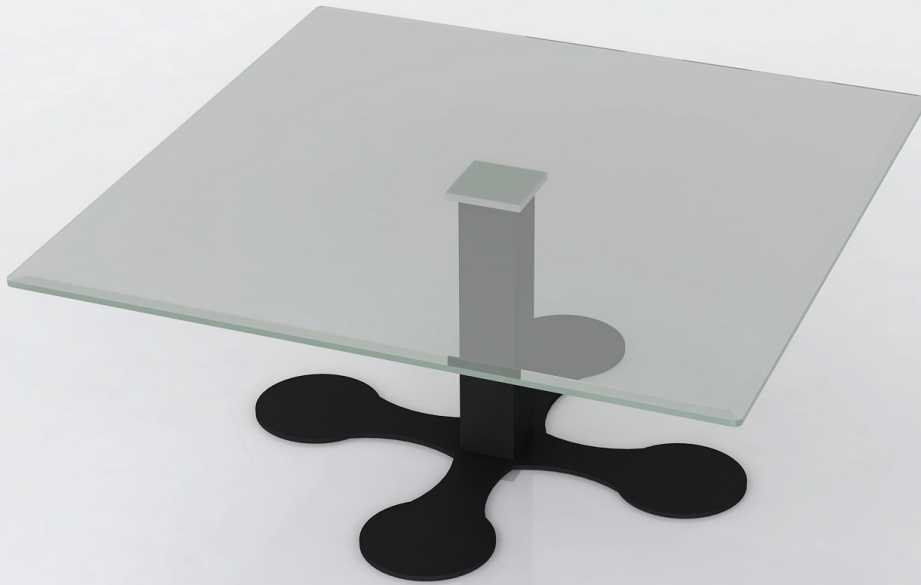

ADELPHI

The Adelphi Coffee table is simplistic and playful.

The glass tabletop and leg frames are available in a range of Swanky Design colours and effects.

Glass Tabletop - The leg frame is UV bonded to the glass top. The UV bond has been laboratory tested and meets a very high standard of 450kg shear pressure per leg. Glass tabletop corners are rounded for safety.

Materials used are environmentally friendly. The table has been designed so it is simple to assemble. Each table is stamped with the Swanky Design Logo. Made In England.

All glass is Toughened Safety Glass and conforms to British Standards BS 6206 which is recognised worldwide.

Finishes goto <http://www.swankydesign.com/IndoorFinishes.php>

DIMENSIONS

Dia: 80cm , H: 40cm

Dia: 100cm , H: 40cm

L: 80cm , W: 80cm , H: 40cm

L: 100cm , W: 100cm , H: 40cm

Bespoke sizes available